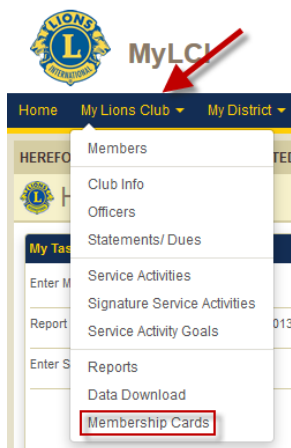

#### Frequently Asked Questions

**Q: How do I print membership cards?**

**A:** In order to print membership cards, you will need to purchase business card stock from your local office supply store. Here are the parameters.

- 8 cards per sheet. 2 inches by 3 ½ inches.
- 10 cards per sheet. 2 inches by 3 ½ inches.

**Note:** We recommend downloading the latest version of Adobe Acrobat Reader to view and print the Membership Cards in the MyLCI website. Please use the link below to download the latest free version of Adobe Reader.

#### **ADOBE Link:**

<http://www.adobe.com/products/acrobat/readstep2.html>

Once you have installed the newest Adobe Reader, proceed with the following instructions to print your Membership Cards.

1) From the My Lions Club or My Leo Club menu, select Membership Cards.