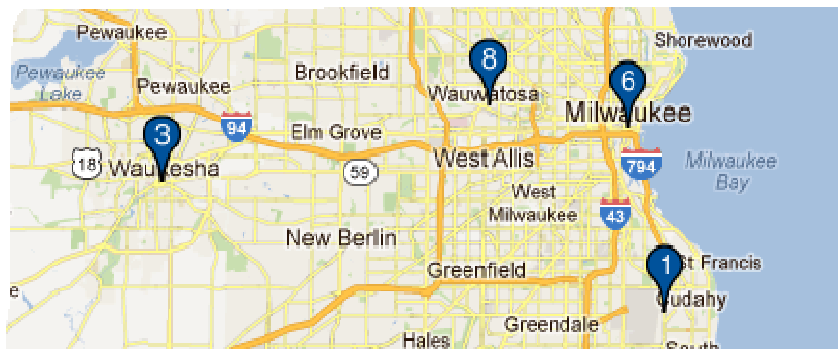

Lions Clubs International

Find a Club

Frequently Asked Questions

Frequently Asked Questions

Q: How do I find a Lions club near me?

A: To find a nearby Lions club, click the Find a Club link at the top of the page (www.lionsclubs.org). From the Find a Club home page type the club name or a nearby city name in the search box, press the Enter key or click the Search button. (For example, type the city – “Milwaukee” or the club name “Milwaukee Oak Creek”.)

You can also add the state or province to the search box to further narrow the search results. (For example, type the city “Milwaukee” and the state “WI” in the search box. The search results will only list clubs located in Milwaukee or clubs with the text Milwaukee in the club name and WI in the club or meeting location.)

Once the search has returned results, you have the option of viewing the results in a map or list

Map View

Lions Clubs International

Find a Club

Frequently Asked Questions

List View

| | |
|---|---|
| MILWAUKEE BAY VIEW (045772) - District 27 A1 - WI UNITED STATES | |
|  <p>2012-2013 Club President LYN M GRAZIANO MILWAUKEE WI 53207 1870 UNITED STATES</p> |  Meetings 2nd Wednesday 19:00 WB BOTTLE COMPANY 3400 SOUTH CLEMENT AVE MILWAUKEE WI |
| OAK CREEK (010346) - District 27 A1 - WI UNITED STATES | |
|  <p>2011-2012 Club President NANCY ANN FINCH MILWAUKEE WI 53202 UNITED STATES</p> |  Meetings 2nd Monday 19:00 SOUTH WOODS RESTAURANT 5404 SOUTH PENNSYLVANIA AVENUE CUDAHY WI |

On the top left hand side of the screen you have the option to display 10, 20 or 30 results at a time.

On the left side of the map the clubs will be listed with icons and numbers corresponding to the map.