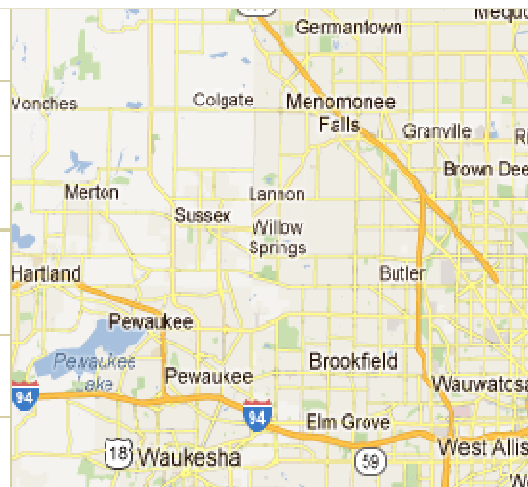

| | |
|--|--|
| 1 EVFRGRFFN PARK (000055) - DISTRICT 1 A - IL UNITED STATES | |
| 2 RIVERSIDE TOWNSHIP (000082) - DISTRICT 1 A - IL UNITED STATES | |
| 3 STICKNEY FOREST VIEW (000087) - DISTRICT 1 A - IL UNITED STATES | |
| 4 JOLIET NOON (000117) - DISTRICT 1 B - IL UNITED STATES | |
| 5 ROCKDALE (100103) - DISTRICT 1 D - IL UNITED STATES | |
| 6 ROMFOVIL F (104937) - DISTRICT 1 B - IL UNITED STATES | |
| 7 POLO (000263) - DISTRICT 1 D - IL UNITED STATES | |
| 8 DEERFIELD (000367) - DISTRICT 1 F - IL UNITED STATES | |

Lions Clubs International

Find a Club

Frequently Asked Questions

If a location cannot be mapped due to an incomplete address an icon will appear in the upper left hand corner of the listing for that club.

| | |
|---|---|
|  | GREATER GREENFIELD (077955) - DISTRICT 27 A1 - WI UNITED STATES |
|  | GREENDALE (010332) - DISTRICT 27 A1 - WI UNITED STATES |
|  | MILWAUKEE BAY VIEW (045772) - DISTRICT 27 A1 - WI UNITED STATES |
|  | MILWAUKEE SOUTH SHORE NOON (047087) - DISTRICT 27 A1 - WI UNITED STATES |
|  | OAK CREEK (010348) - DISTRICT 27 A1 - WI UNITED STATES |
|  | WEST ALLIS CENTRAL (031429) - DISTRICT 27 A1 - WI UNITED STATES |

Q: How do I find a Leo club near me?

A: To find a nearby Leo club, click the Find a Club link at the top of the page (www.lionsclubs.org). From the Find a Club home page type the club name or a nearby city name in the search box, press the Enter key or click the Search button. (For example, type the city – “Milwaukee” or the club name “Milwaukee Oak Creek”.)